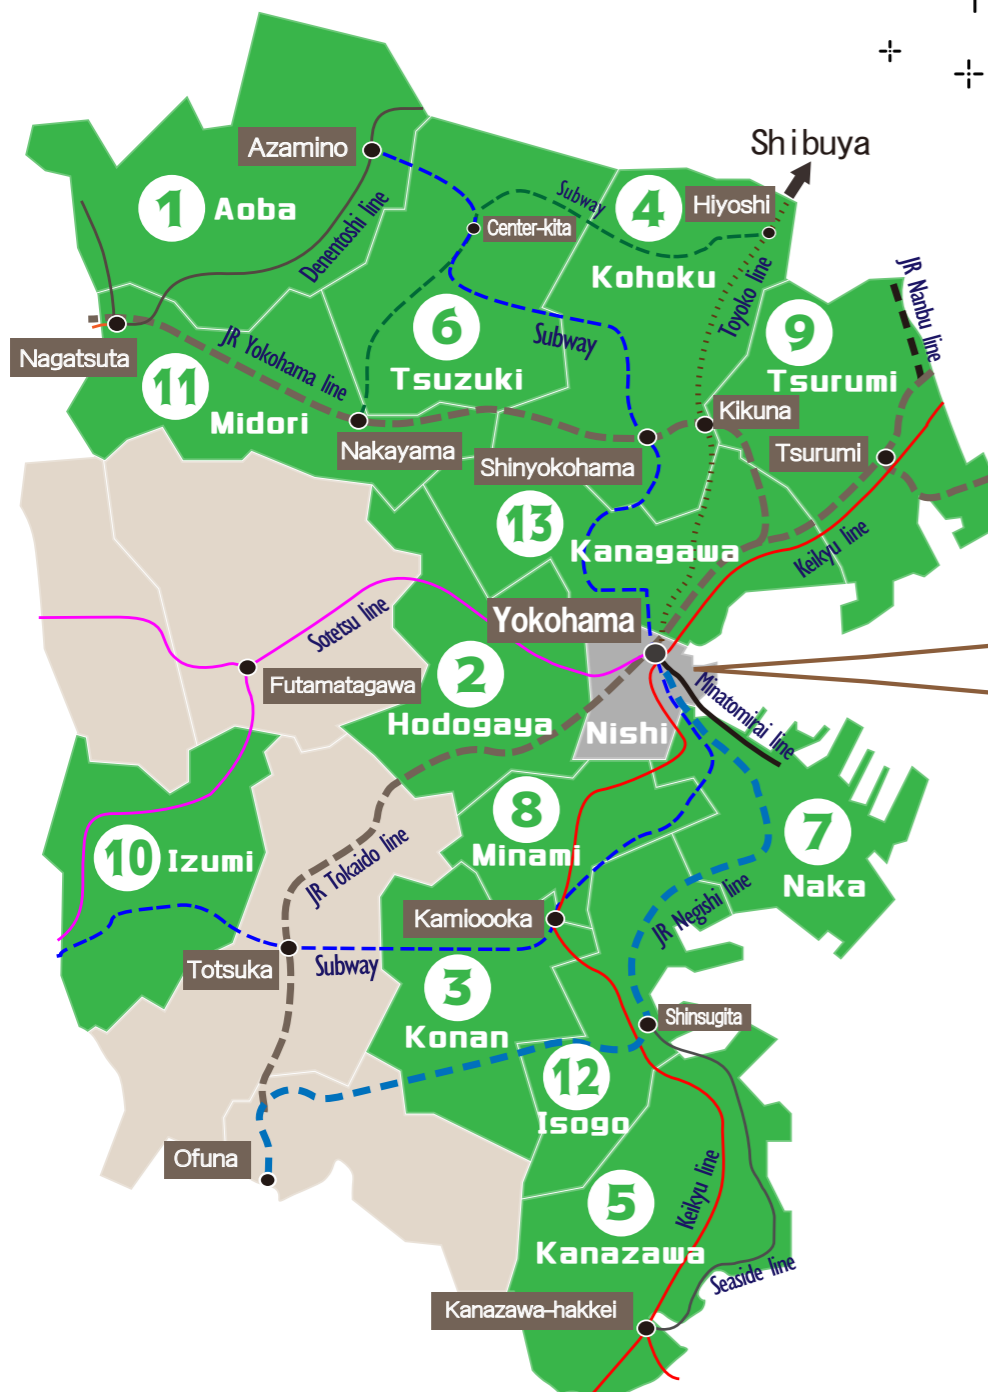

* Activities vary depending on the lounge.

YOKOHAMA Foreign Residents Information Center

(Yokohama Association for International Communication and Exchanges(YOKE))

Yokohama International Organization Center 5F, Pacifico Yokohama, 1-1-1 Minato Mirai, Nishi-ku
TEL 045-222-1209

Mon-Fri | 09:00-17:00
2nd & 4th Sat | 09:00-13:00

closed every 1st, 3rd and 5th Saturday, every Sunday and holidays, year-end & New Year's holidays

5-min. walk from Minatomirai Station
15-min. walk from JR/Subway Sakuragicho station