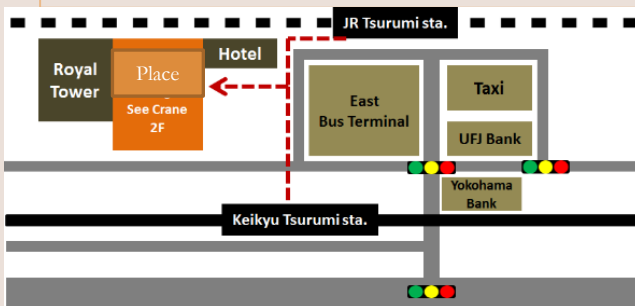

Yokohama City Commissioned Project

< Application >

From URL↓

From QR code

<https://ws.formzu.net/dist/S5329175/>

< Inquiry >

YOKOHAMA ASSOCIATION FOR
INTERNATIONAL COMMUNICATIONS AND
EXCHANGES(YOKE)

Tel: 045-222-1173

Mail: c-nihongo@yoke.or.jp